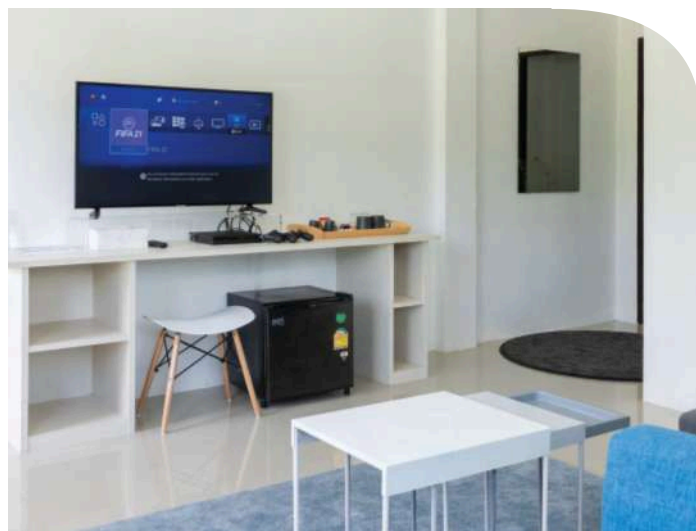

APARTMENTS POWERED BY MARALEINA SPORTS RESORT

Guest Rooms

10 APARTMENTS, EACH LOCATED A STONE'S THROW AWAY FROM OUR FOOTBALL FACILITIES.

From the apartments, you are located merely 400 meters away from our football pitches, high performance center and club house. Located in a natural and quiet environment each apartment has a modern touch to them with large spaces to relax and recuperate from your day of training. The rooms each have their unique football theme allowing our athletes to live and breath football, and not lose sight of their football goals.

The apartments have air conditioning, mini fridge, flat screen TVs, PlayStation and more. In the evening enjoy some time on the private terrace located at the back of each apartment. There is no better environment to hang out with your friends and team members after a fun day of sports.

RESORT FACILITIES:

- . 10 Apartments, 1 Pool
- . Gym and High-Performance Center
- . 3 Football Pitches
- . 2 Squash Courts
- . 1 Beach Volleyball Pitch
- . Club House
- . Restaurant
- . Sports Bar
- . Access to Beach Land