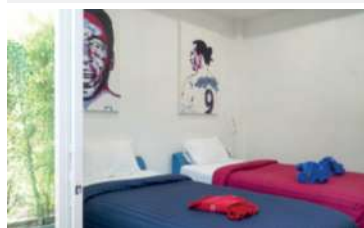

SAMUI

All Rooms Have:

- . Bedroom and Living Room
- . Air Conditioning
- . PlayStation 4
- . Coffee & Tea Making Facilities
- . Complimentary Wi-Fi
- . Toiletries
- . Flat Screen Smart TV's
- . Mini Fridge
- . Private Terrace
- . Sofa Bed