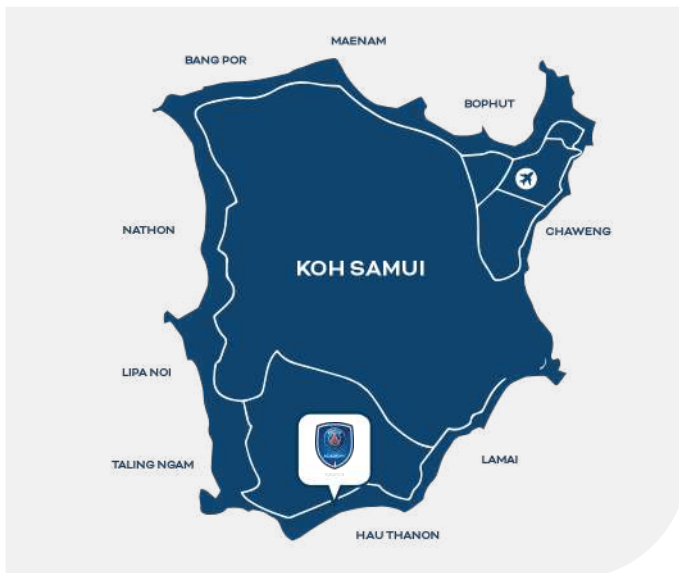

ACCESS AND TRAVEL INFORMATION:

By plane: Maraleina Sports Resort is a 30-40 minutes' drive from Samui International Airport (23.8 km / 14.78 mi)

By ferry / car: Maraleina Sports Resort is a 20-25 minutes' drive from Nathon Pier Seatran ferry (15.4 km / 9.5 mi)
Maraleina Sports Resort is an 15 minutes' drive from Lipa Noi Pier Raja Ferry (11.8 km / 7.3 mi)

Climate: Tropical Climate. Approximate Monsoon Season November to January. Drier season from January to April. The driest months are usually seen in February and March (Some showers may occur)

Time zone: ICT (UTC+7)

GPS: Latitude 9° 25' 35.6988" Longitude 99° 59' 2.7096"

Google plus code: CXGM+RG Koh Samui, Ko Samui District, Surat Thani